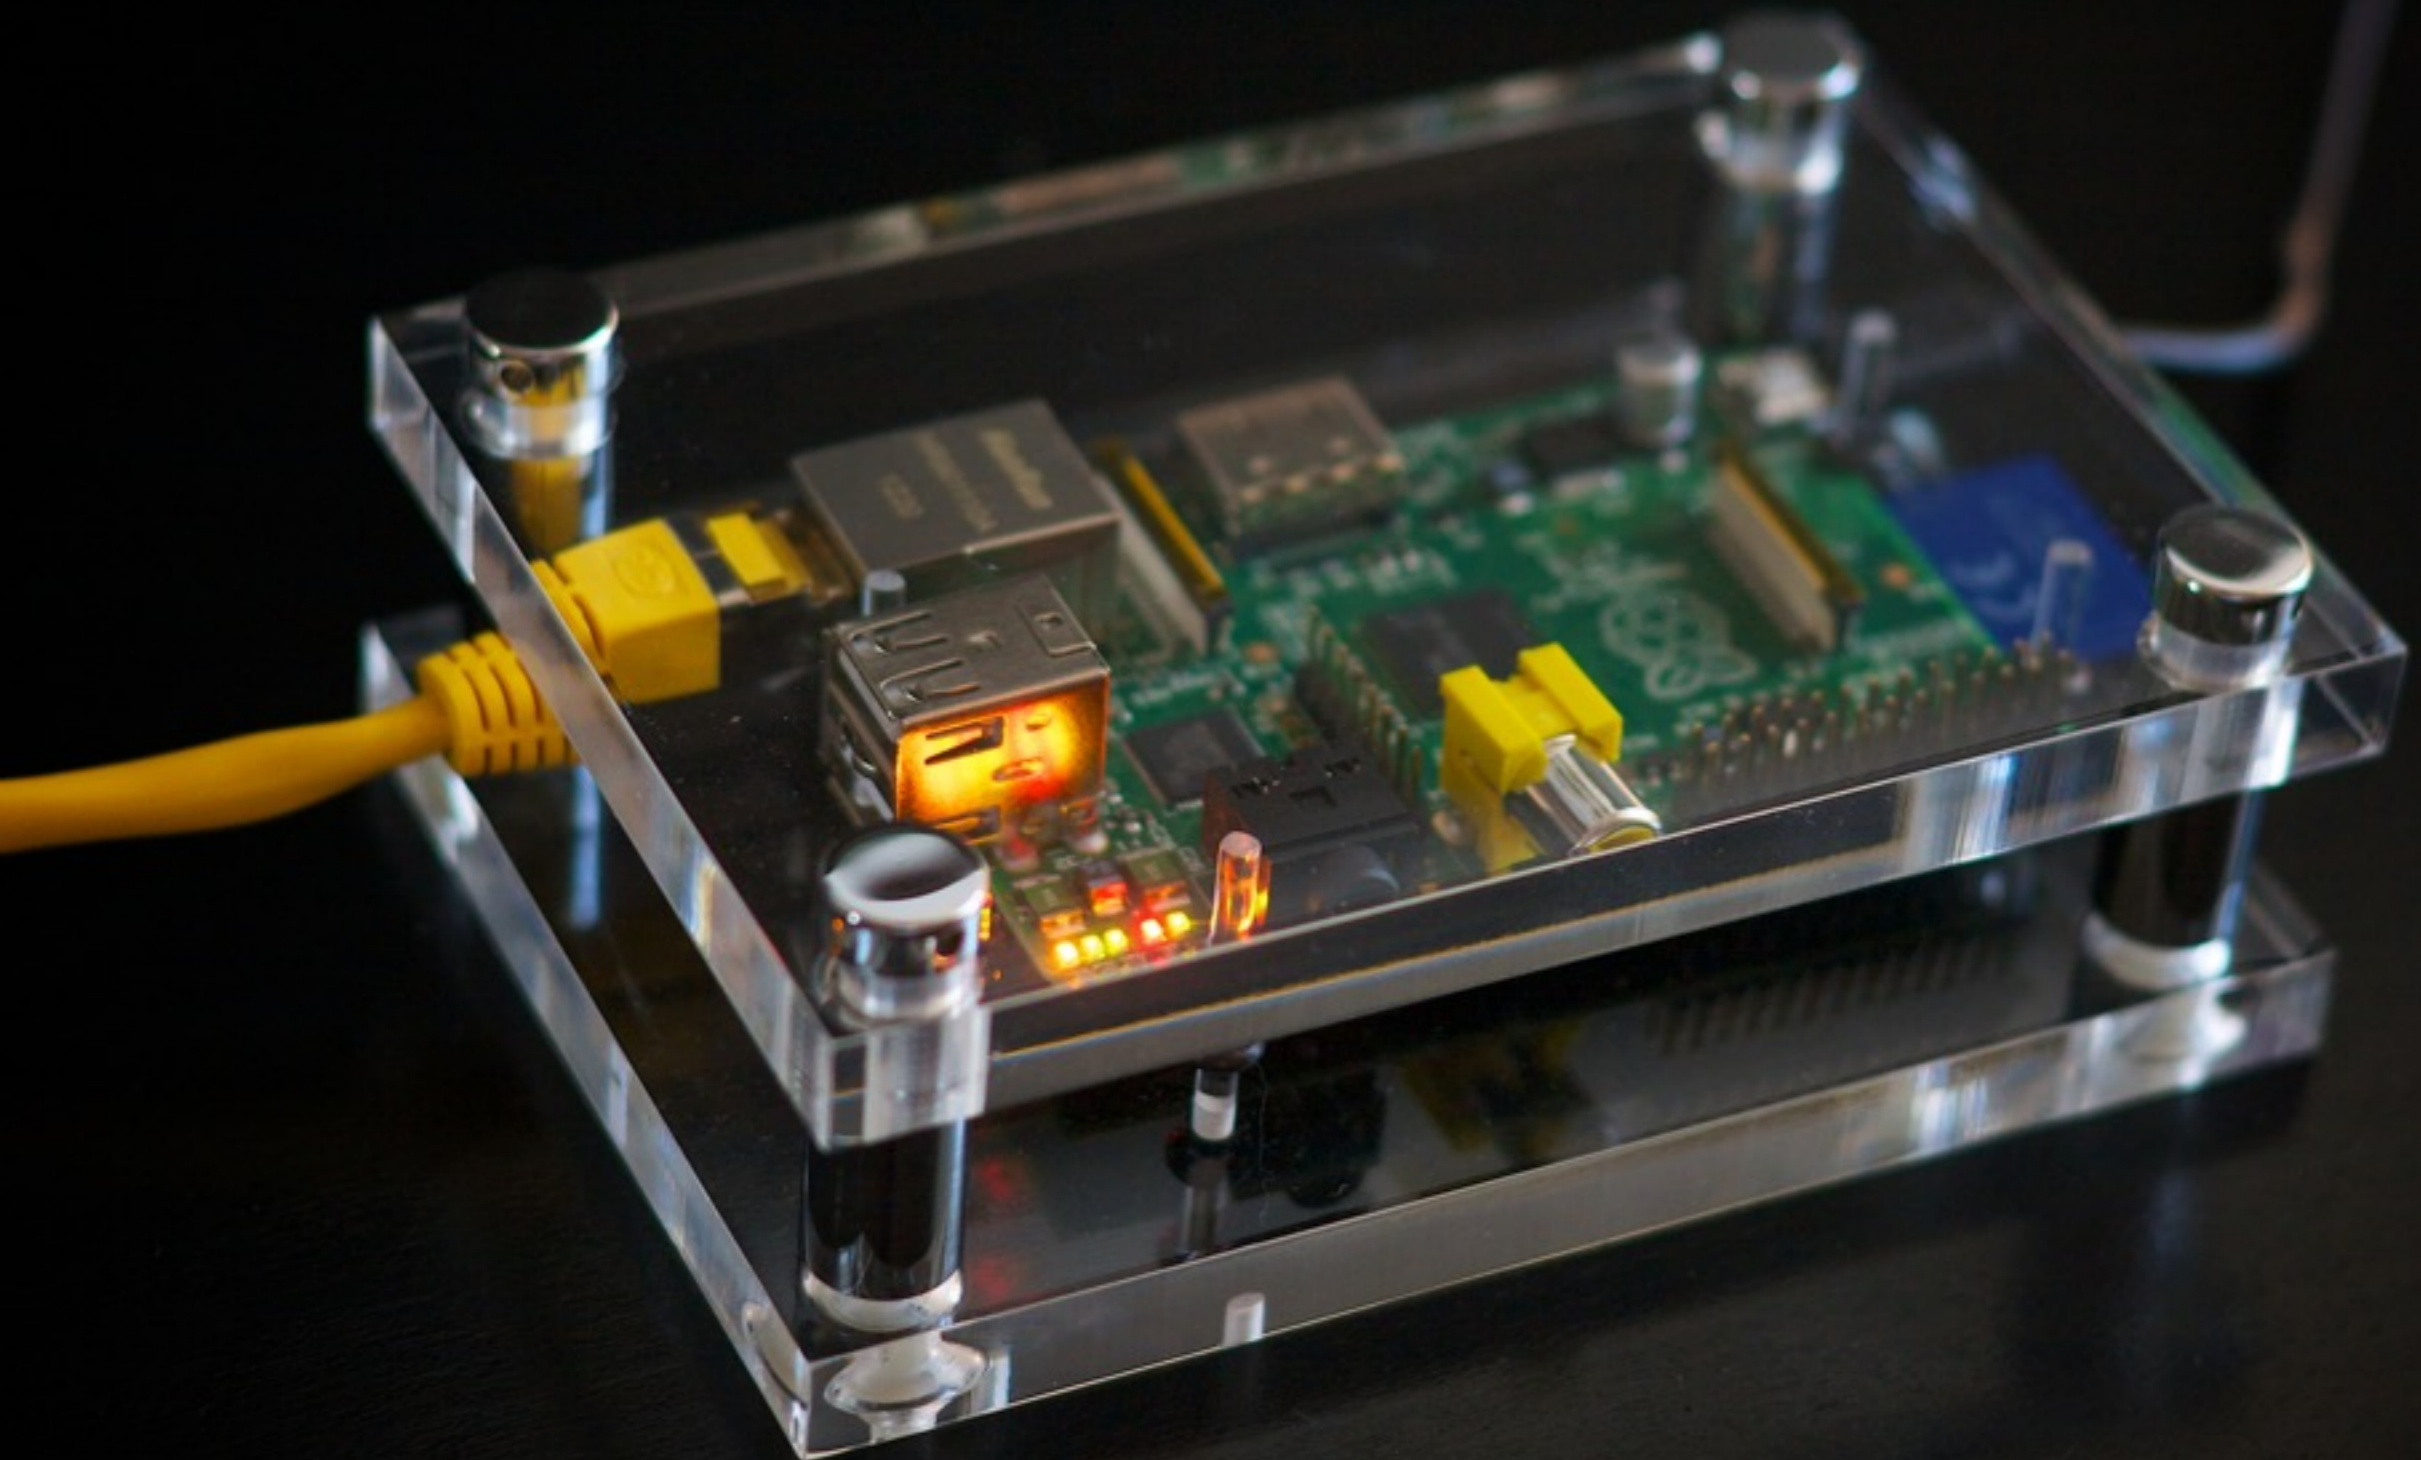

SAFE HAVEN

ARTEMIS

ROADMAP

1. Etymology
2. Remarkable Features
3. Modes
 - 3.1. Safe Harbour
 - 3.2. Periscope
4. Objectives
5. Deployment Area's
6. Conclusion

Public Domain

ETYMOLOGY

- ❖ Originates from antique Greek
- ❖ means amongst others: *unharmful* **or** *safe*
- ❖ Goddess of the Hunt, **Forests and Hills**, the Moon, Archery

REMARKABLE FEATURES

- ❖ stored on MicroSD
- ❖ encrypted filesystem
- ❖ wireless access point
- ❖ server capabilities
- ❖ limits connection
access'

SAFE HARBOUR - MODE

- ❖ firewalled system
- ❖ no connection to the Internet
- ❖ limited access
- ❖ local services (Wiki, NFS, Jabber, ...)
- ❖ X Platform

PERISCOPE - MODE

- ❖ Acts as a *proxy*
- ❖ (Wireless) Access Point
- ❖ VPN connections **only**
- ❖ All previous services shutdown
- ❖ Future Feature:
network coy

VALUABLE DIFFERENCES

TO STANDARD DEVICES?